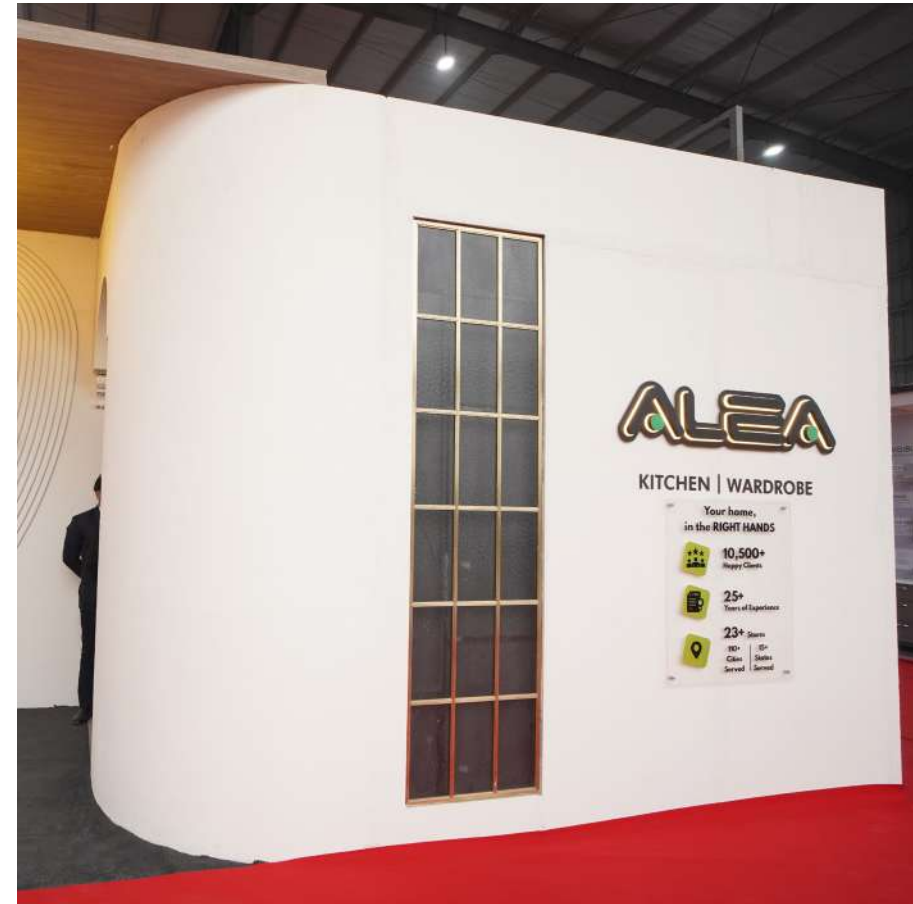

GLIMPSES

POST SHOW REPORT