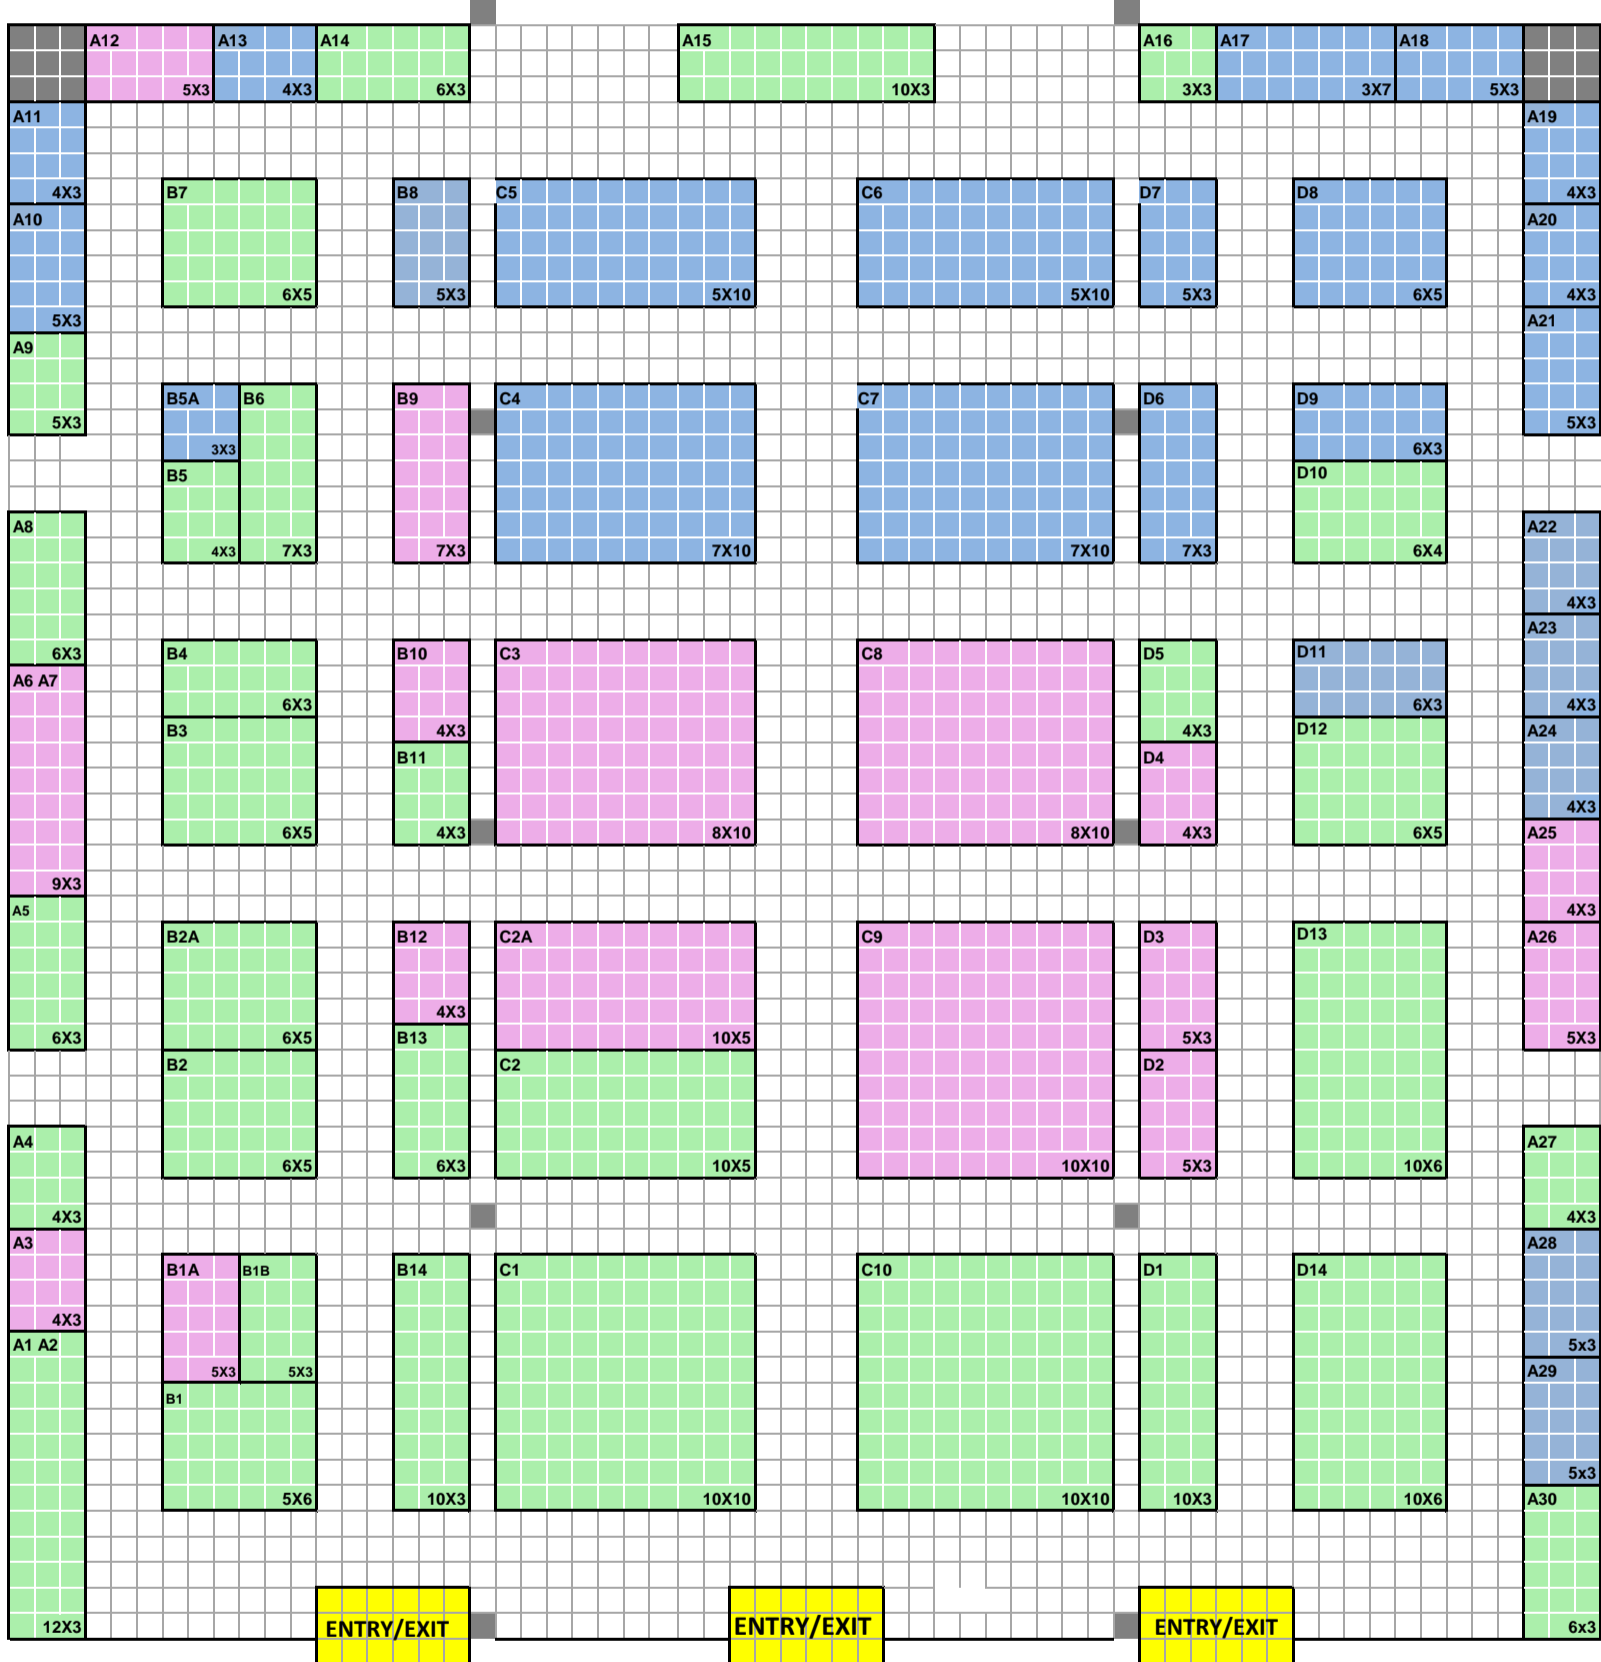

INTEXT 2026

EXPO 26

ARCHITECTURE • CONSTRUCTION • DECOR

27-28-29-30
November 2026

Ludhiana Exhibition Centre,
Sahnewal, Ludhiana

— ORGNISED BY —

— IN ASSOCIATION WITH —

PUNJAB CHAPTER /
LUDHIANA CENTRE

SUPPORTED BY

HALL 1 (CONSTRUCTION & BUILDING MATERIAL)

India's Leading Exhibition on Architecture, Construction & Decor

INTEXT | **20**
EXPO | **26**
ARCHITECTURE · CONSTRUCTION · DECOR

27-28-29-30
November 2026